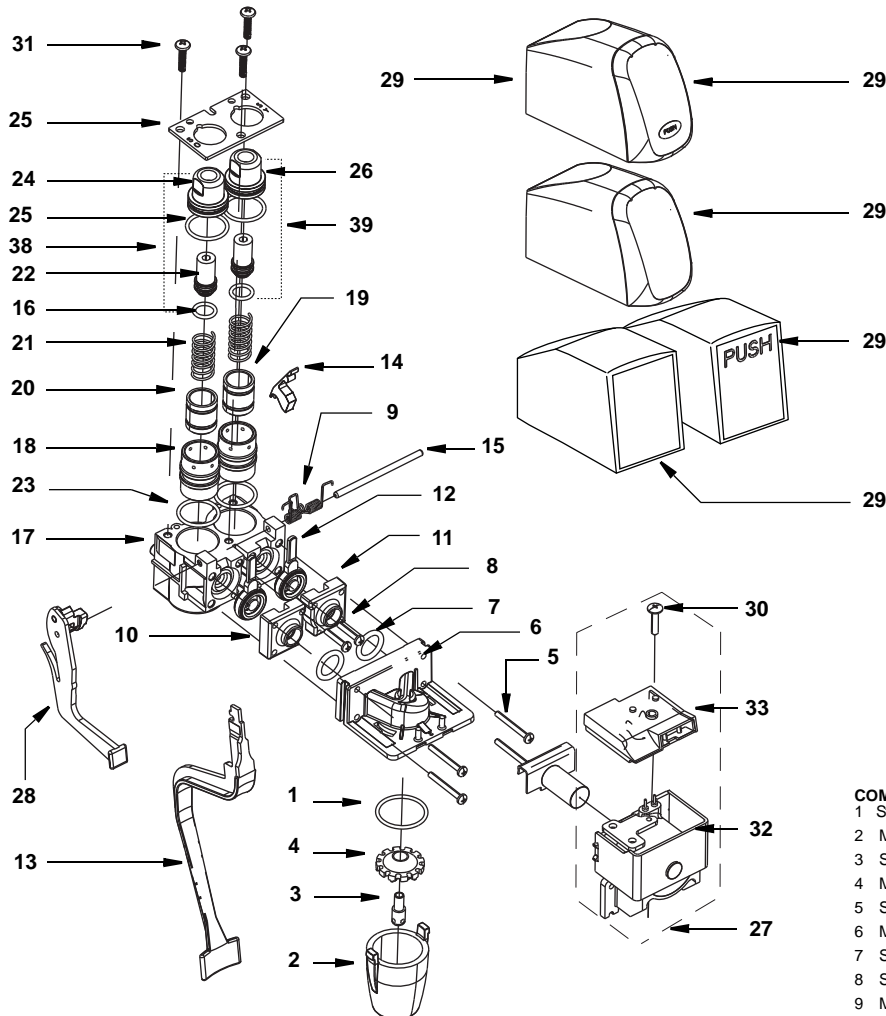

FLOMATIC®

Parts Manual

424 Post-Mix Juice Valve

COMPLETE VALVE ASSEMBLIES

1 Standard Sanitary Lever	424-CF-E36-1521-WJ
2 Modified Sanitary Lever	424-CF-E36-1521-WI
3 Standard Sanitary Lever w/GP Cover	424-CF-E36-121-WJ
4 Modified Sanitary Lever w/GP Cover	424-CF-E36-121-WI
5 Standard Push Button	424-CF-S36-1525-WJ
6 Modified Push Button	424-CF-S36-1525-WI
7 Standard Push Button w/GP Cover	424-CF-S36-1625-WJ
8 Standard Portion control	424-CF-P36-1500-WJ
9 Modified Portion control	424-CF-P36-1500-WI

DESCRIPTION	PART NO.	DESCRIPTION	PART NO.	DESCRIPTION	PART NO.
1 O-ring 0.112	500	14 Lever Retainer		31 Screw #8 x 5/8	020001284
2 Nozzle		a. Manual retainer	517-00	32 AC Solenoid	9774-1
a. Clear, twist-off	501-14	b. Electric retainer	517-05	33 MSL Switch	
b. Black, twist-off	501-15	15 Pivot pin	524-02	a. Manual	5030419
3 Diffuser - syrup	502-02	16 O-ring 0.012	551	b. Portion Control	5030418
4 Diffuser - soda	504-00	17 Flow control base 424 #8	600-07-B	34 Cover - PB living hinge	1525
5 Screw 4-40x1	505	18 Cylinder - ceramic	602-02	35 GP Push Lever Cover	1602
6 Diffuser Block 424 Insert	507-26-B	19 Piston - syrup	603-02	36 GP Cover Base	1601
7 O-ring 0.112	509	20 Piston - soda	604-02	37 GP Push Button Front Cover	1610
8 Screw - 4-40x5/8	510	21 Spring Flow Control 7 Coil	605-01	38 Brix adjustment assembly	
9 Coil Spring pallet retainer	511-04	22 Flow Rate Adjustment Screw	607	a. O-ring (0.012)	551
10 Orifice cap GP - left	512-02-G	23 O-ring (0.017)	608	b. Flow Rate Adjustment Screw	607
11 Orifice cap GP - right	513-02-G	24 Flow Rate Adjustment Nut	609	c. O-ring (0.017)	608
12 Pallet Bearing Pad		25 Retainer plate (14GA)	610-04	d. Flow Rate Adjustment Nut	609
a. Set	515-24	26 Flow Rate Adjustment Set	642-00	39 Metering assembly	
b. Pallet	515	27 AC Solenoid with Switch	774-E36	a. O-ring (0.012)	551
13 Lever molded sanitary	516-09	28 Add-a-Lever 464	1028	b. Flow Rate Adjustment Screw	607
		29 Cover - PL black	1521	c. O-ring (0.017)	608
		30 Screw 6-32 x 5/8	2611	d. Flow Rate Adjustment Set	642-00