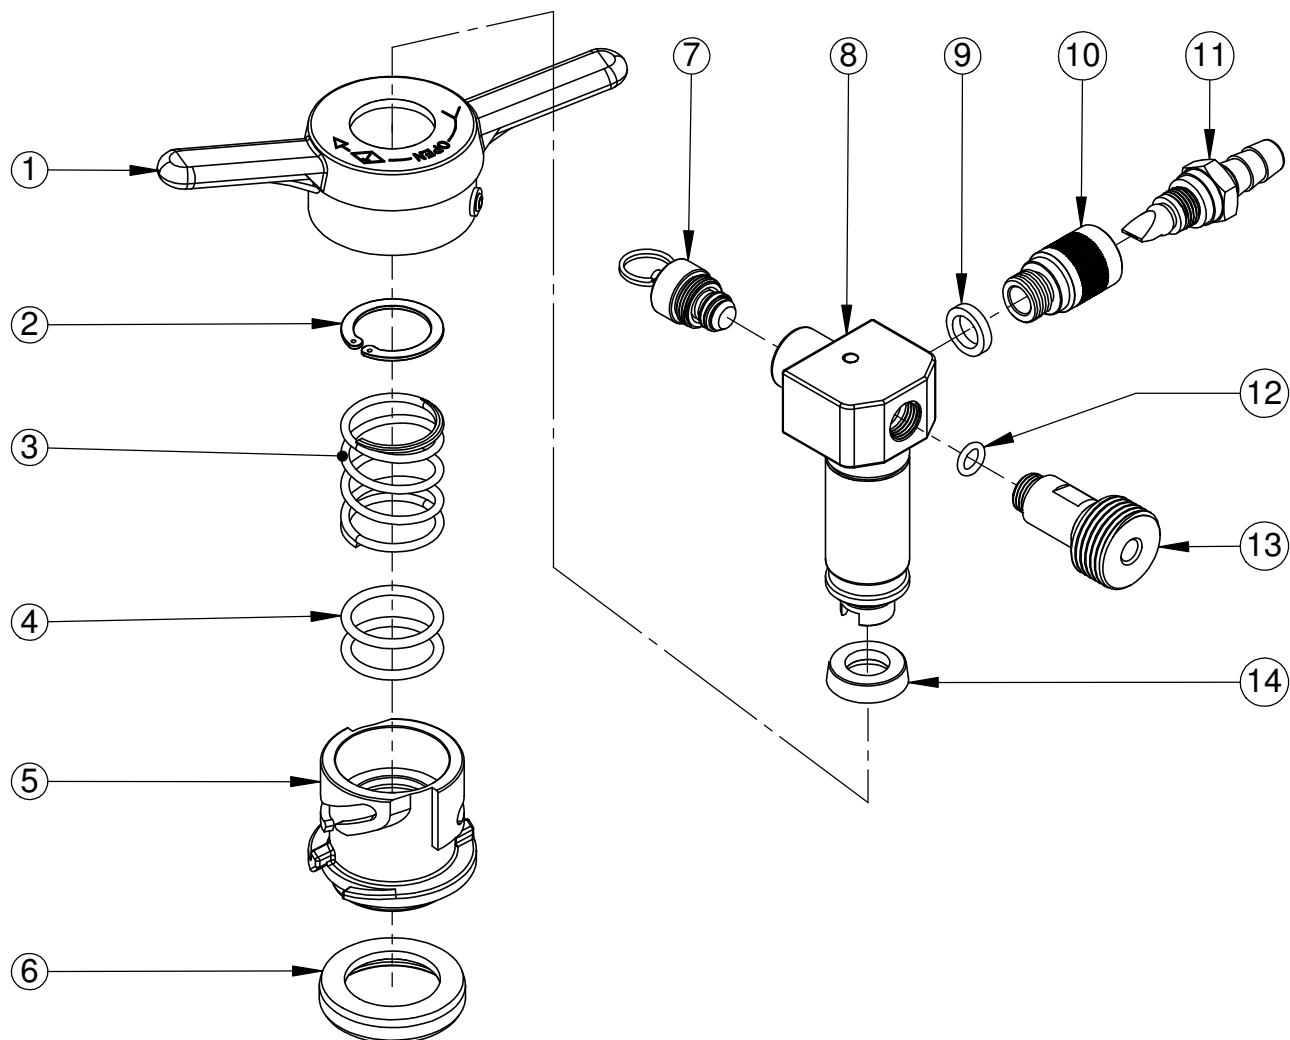

# FT44T LOW PROFILE WITH BEER THREAD FTG

## PARTS BREAKDOWN

<u>ITEM</u>	<u>PART NO</u>	<u>DESCRIPTION</u>
1	FT85-8PA	- WING HANDLE ASSY, BLACK
2	FT85-112	- RETAINER RING
3	FT84-3	- SPRING
4	70228	- O-RING, BODY
5	FT40-1	- BODY, LOW PROFILE
6	24253	- BOTTOM SEAL
7	440-19L-60	- SAFETY ASSY, 60 PSI
8	FT44-2	- PROBE, LOW PROFILE
9	70108	- FRICTION WASHER
10	1776-11	- ADAPTOR, 7/16-24(F) X 7/16-24(M)
11	401S-1A	- NIPPLE ASSY W/CHECK VALVE
12	45-0026-00	- O-RING, FOR ADAPTOR
13	FT44-3	- ADAPTOR, BEER THREAD
14	FT40-15	- PROBE WASHER