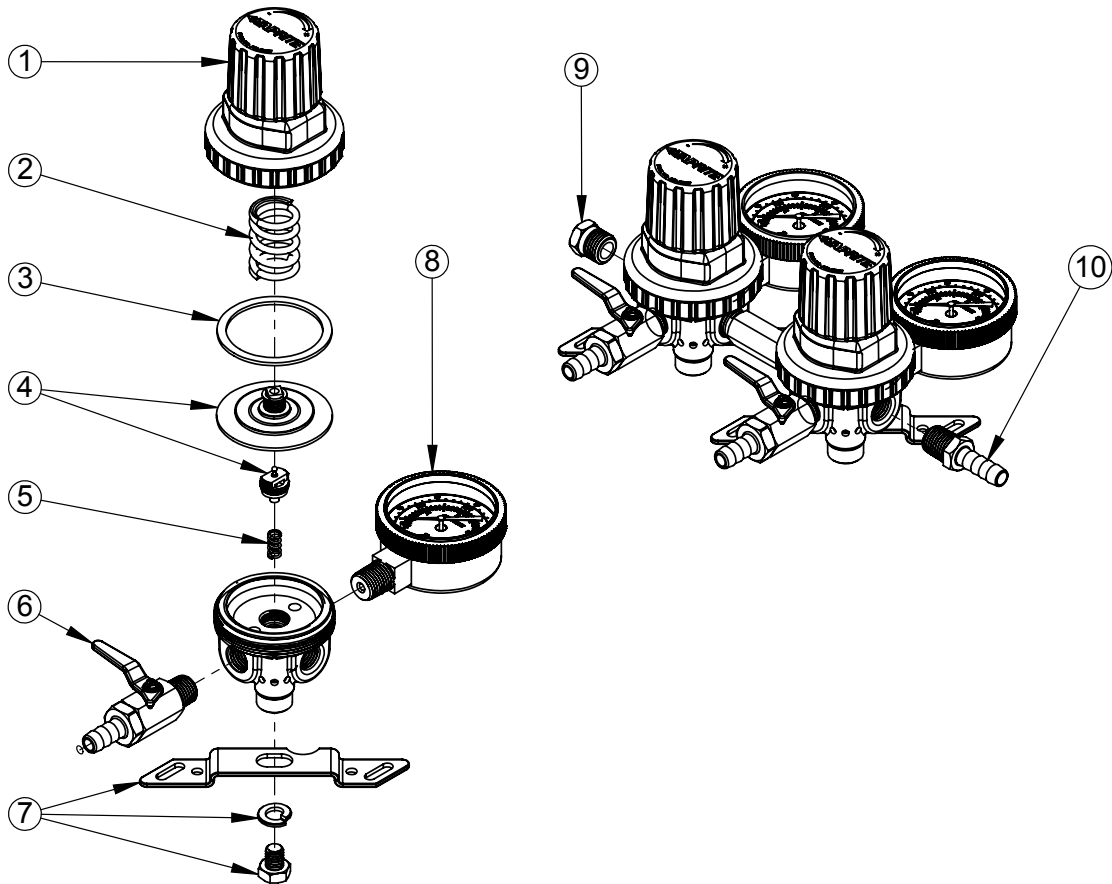

T1672ST REGULATOR ASSEMBLY

PARTS BREAKDOWN

<u>ITEM</u>	<u>PART NO</u>	<u>DESCRIPTION</u>
1.	740-601	-POLY BONNET ASSEMBLY, GOLD CAP
2.	***	-LOW PRESSURE DIAPHRAGM SPRING
3.	***	-DIAPHRAGM/BONNET GASKET
4.	7740-15	-DIAPHRAGM REPAIR KIT - 2" BALL/SOCKET TYPE DIAPHRAGM, CAPSULE, AND FLAT SEAL
5.	***	-CAPSULE SPRING
6.	1600	-5/16" BARB, SHUT-OFF
7.	43-0006-00	-METAL BRACKET KIT
8.	624	-60 PSI GAUGE
9.	665U	-PLUG, HEX HEAD
10.	617BN	-5/16" BARB FITTING

*** NOT NORMALLY REPLACED WHEN REPAIRING REGULATOR