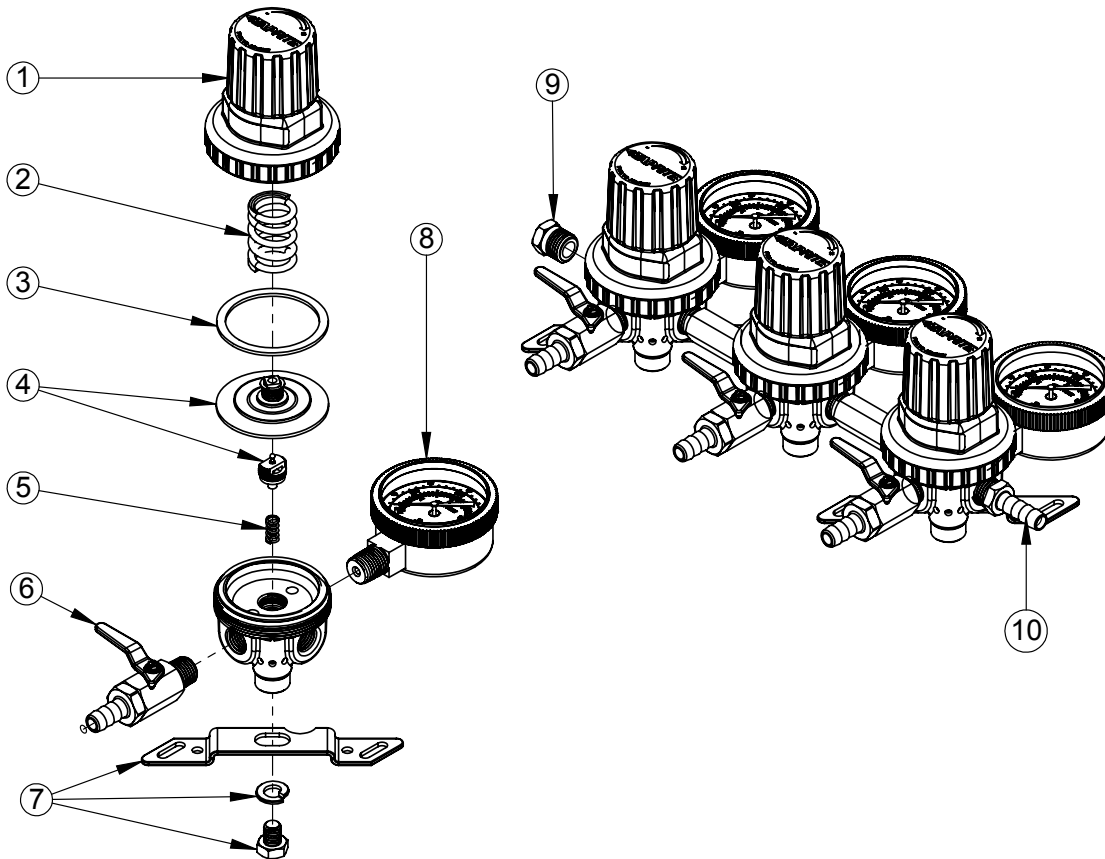

## T1683ST REGULATOR ASSEMBLY

## PARTS BREAKDOWN

<u>ITEM</u>	<u>PART NO</u>	<u>DESCRIPTION</u>
1.	740-601	-POLY BONNET ASSEMBLY, GOLD CAP
2.	***	-LOW PRESSURE DIAPHRAGM SPRING
3.	***	-DIAPHRAGM/BONNET GASKET
4.	7740-15	-DIAPHRAGM REPAIR KIT - 2" BALL/SOCKET TYPE DIAPHRAGM, CAPSULE, AND FLAT SEAL
5.	***	-CAPSULE SPRING
6.	1600	-5/16" BARB, SHUT-OFF
7.	43-0006-00	-METAL BRACKET KIT
8.	624	-60 PSI GAUGE
9.	665U	-PLUG, HEX HEAD
10.	617BN	-5/16" BARB FITTING

\*\*\* NOT NORMALLY REPLACED WHEN REPAIRING REGULATOR