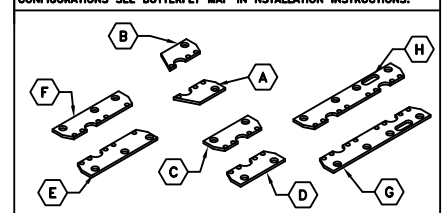

MARK 4 10-BUTTON JUICE HANDLE

BUTTERFLY PLATE KEY
FOR OPTIONAL CARBONATED AND NON-CARBONATED BUTTERFLY CONFIGURATIONS SEE BUTTERFLY MAP IN INSTALLATION INSTRUCTIONS.

ITEM	QTY	PART#	DESCRIPTION
A	*	PH10-9-1HL	1 HOLE LEFT
B	*	PH10-9-1HR	1 HOLE RIGHT
C	*	PH10-9-2H	2 HOLE
D	*	PH10-9-2H	2 HOLE
E	*	PH10-9-3HL	3 HOLE LEFT
F	*	PH10-9-3HR	3 HOLE RIGHT
G	*	PH10-9-4HL	4 HOLE LEFT
H	*	PH10-9-4HR	4 HOLE RIGHT