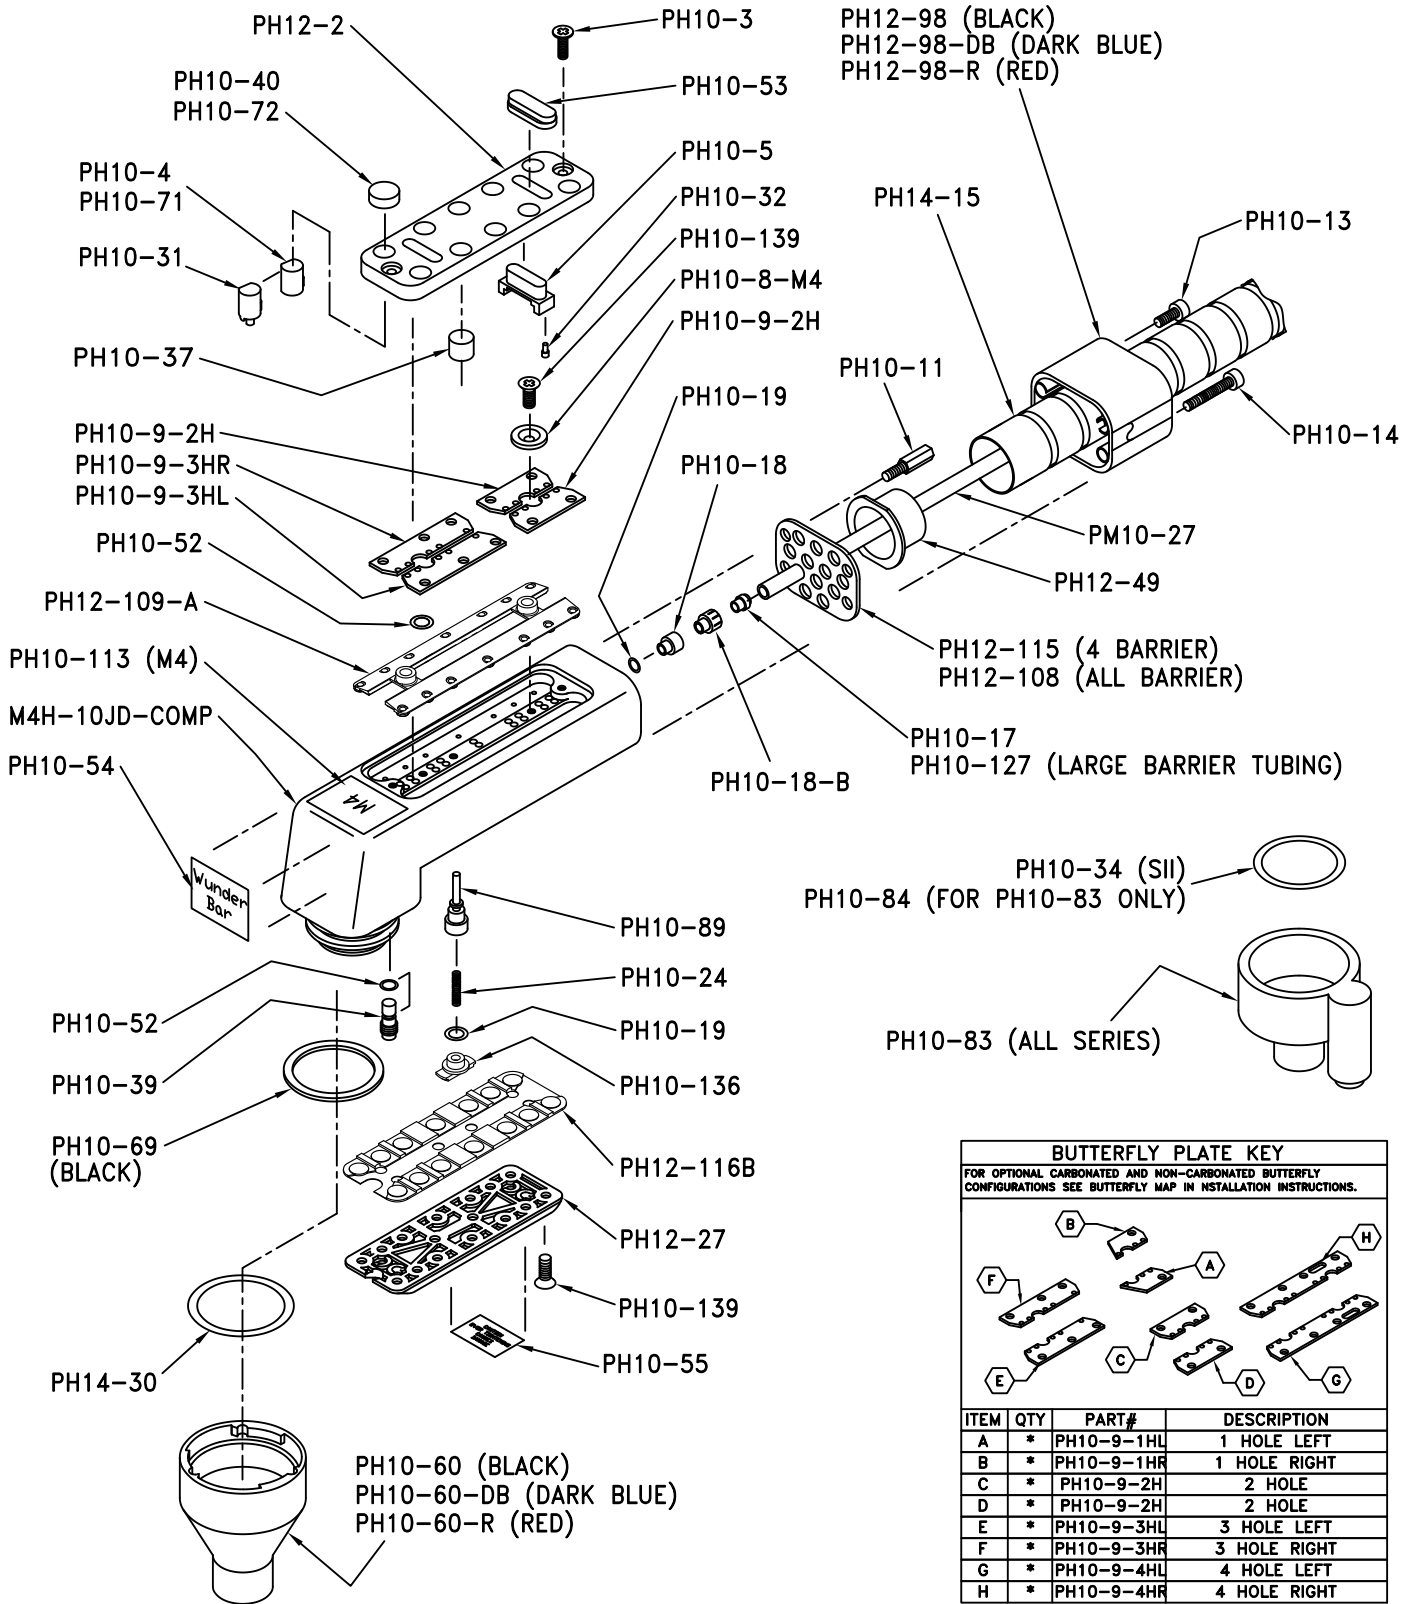

MARK 4 10-BUTTON JUICE HANDLE

BUTTERFLY PLATE KEY
FOR OPTIONAL CARBONATED AND NON-CARBONATED BUTTERFLY CONFIGURATIONS SEE BUTTERFLY MAP IN INSTALLATION INSTRUCTIONS.

ITEM	QTY	PART#	DESCRIPTION
A	*	PH10-9-1HL	1 HOLE LEFT
B	*	PH10-9-1HR	1 HOLE RIGHT
C	*	PH10-9-2H	2 HOLE
D	*	PH10-9-2H	2 HOLE
E	*	PH10-9-3HL	3 HOLE LEFT
F	*	PH10-9-3HR	3 HOLE RIGHT
G	*	PH10-9-4HL	4 HOLE LEFT
H	*	PH10-9-4HR	4 HOLE RIGHT