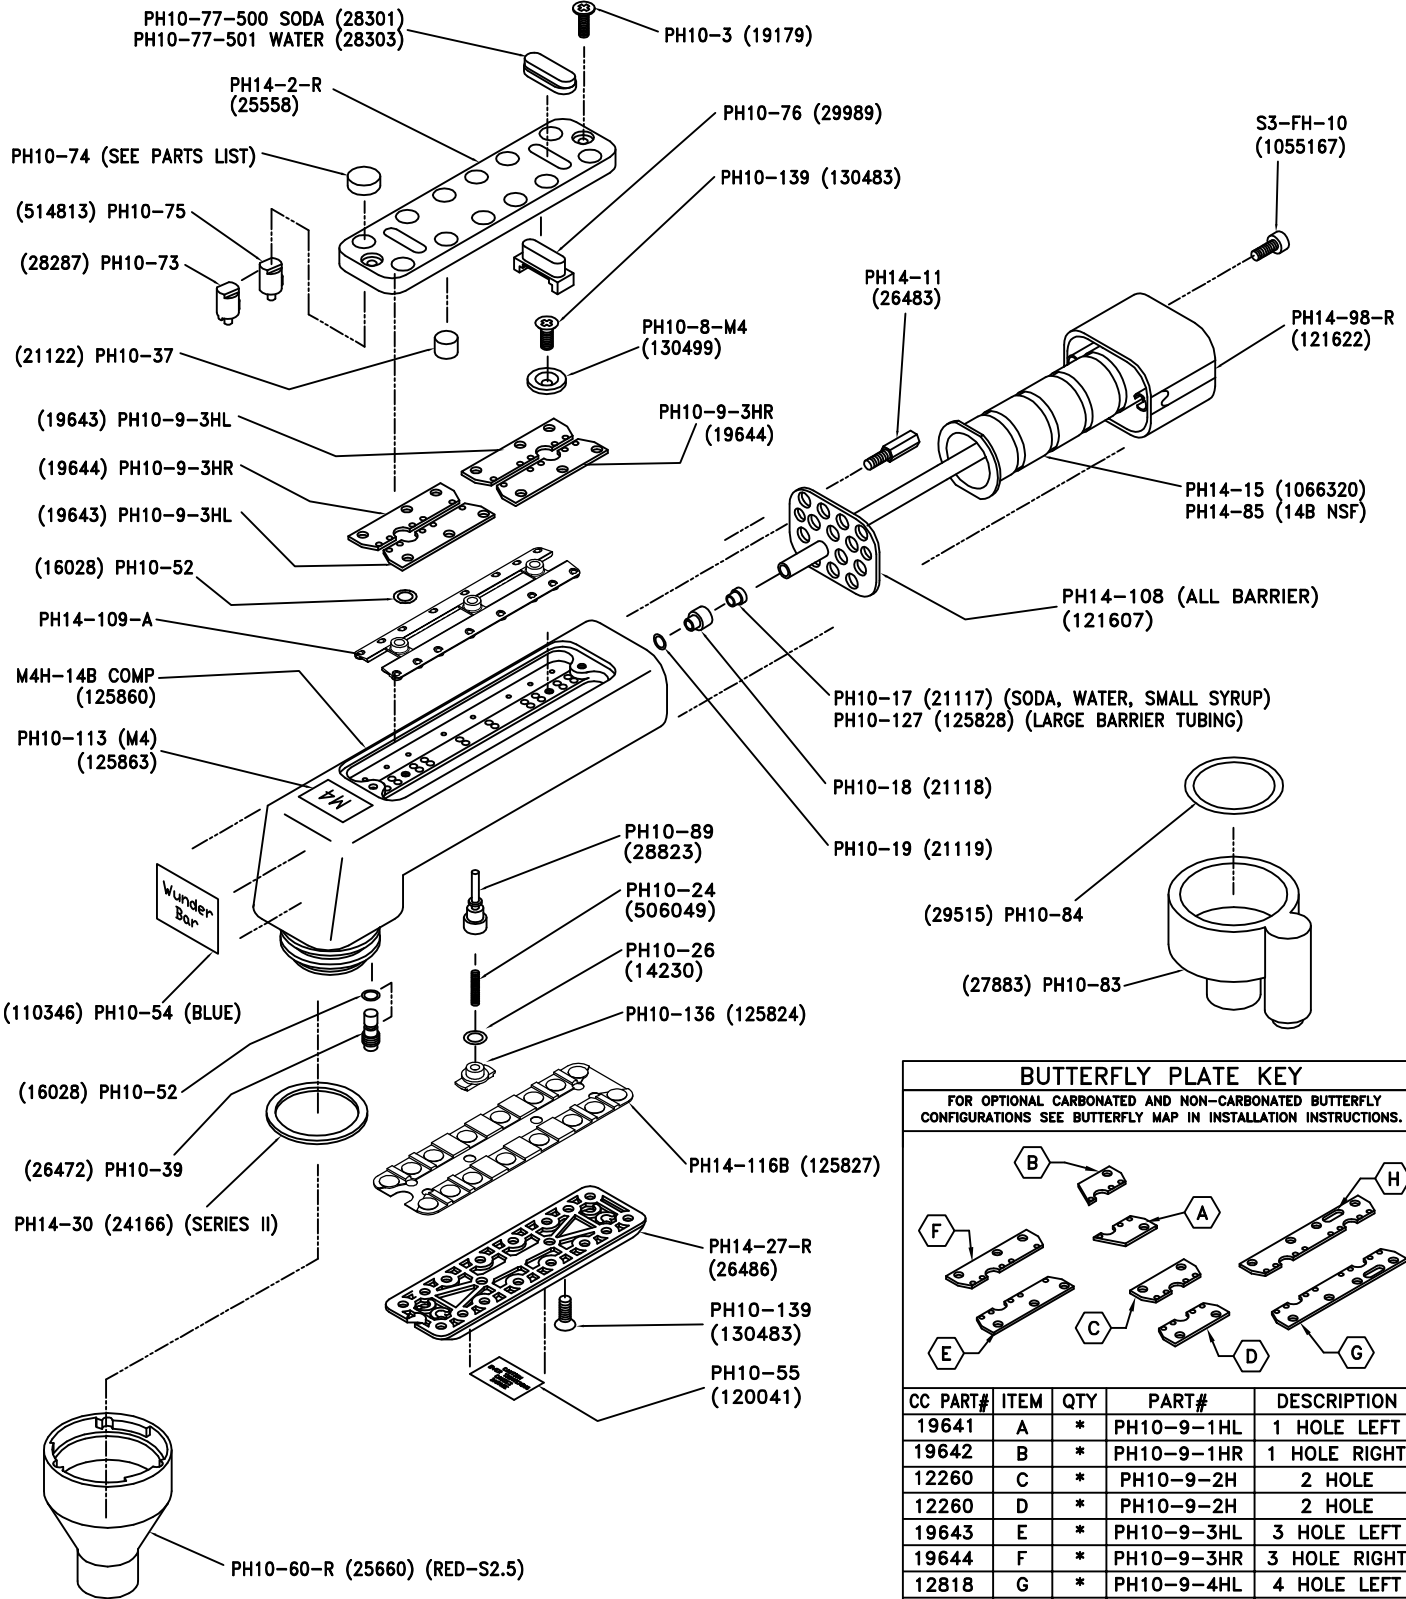

COCA-COLA MARK 4 14-BUTTON POST MIX HANDLE

JOB:

ITEM#:

BUTTERFLY PLATE KEY

FOR OPTIONAL CARBONATED AND NON-CARBONATED BUTTERFLY CONFIGURATIONS SEE BUTTERFLY MAP IN INSTALLATION INSTRUCTIONS.

CC PART#	ITEM	QTY	PART#	DESCRIPTION
19641	A	*	PH10-9-1HL	1 HOLE LEFT
19642	B	*	PH10-9-1HR	1 HOLE RIGHT
12260	C	*	PH10-9-2H	2 HOLE
12260	D	*	PH10-9-2H	2 HOLE
19643	E	*	PH10-9-3HL	3 HOLE LEFT
19644	F	*	PH10-9-3HR	3 HOLE RIGHT
12818	G	*	PH10-9-4HL	4 HOLE LEFT
12257	H	*	PH10-9-4HR	4 HOLE RIGHT