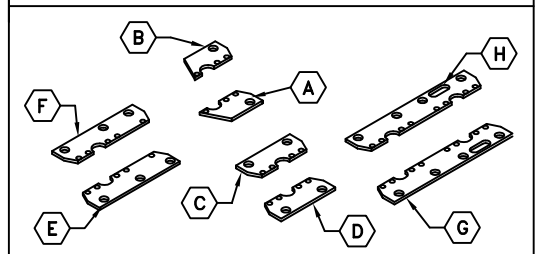

COCA-COLA MARK 4 14-BUTTON POST MIX HANDLE

JOB:

ITEM#:

BUTTERFLY PLATE KEY

FOR OPTIONAL CARBONATED AND NON-CARBONATED BUTTERFLY CONFIGURATIONS SEE BUTTERFLY MAP IN INSTALLATION INSTRUCTIONS.

CC PART#	ITEM	QTY	PART#	DESCRIPTION
19641	A	*	PH10-9-1HL	1 HOLE LEFT
19642	B	*	PH10-9-1HR	1 HOLE RIGHT
12260	C	*	PH10-9-2H	2 HOLE
12260	D	*	PH10-9-2H	2 HOLE
19643	E	*	PH10-9-3HL	3 HOLE LEFT
19644	F	*	PH10-9-3HR	3 HOLE RIGHT
12818	G	*	PH10-9-4HL	4 HOLE LEFT
12257	H	*	PH10-9-4HR	4 HOLE RIGHT