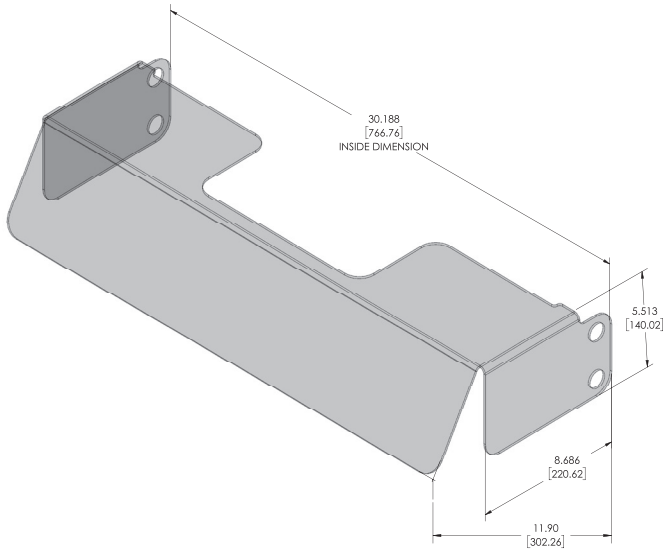

Features

- Designed in Accordance with NSF Standards
- Retrofits Easily with Existing Beverage Dispensers
- Quick & Simple Installation
 - No Tools Needed
- Easily Removable for Cleaning
- Compatible with Most Beverage Dispensers Brands on the Market
- Durable with Heavy Grade Clear Plastic
- Available with Side Guards for Extra Protection

For more Information visit lancerworldwide.com or call 1-888-846-6729

- 22" 82-6646 22" Side Guard 82-6647 25" 82-6648 25" Side Guard 82-6649
- 30" 82-6644 30" Side Guard 82-6645 44" 82-6654 44" Side Guard 82-6655

82-6644

82-6645

Dimensions

- 22" - 22.188" W x 11.90" D x 5.513" H
(563.58 mm W x 302.26 mm D x 140.03 mm H)
- 22" Side Guard - 22.187" W x 13.86" D x 18.13" H
(563.54 mm W x 352.04 mm D x 460.47 mm H)
- 25" - 25.188" W x 11.90" D x 5.513" H
(639.77 mm W x 302.26 mm D x 140.03 mm H)
- 25" Side Guard - 25.187" W x 13.86" D x 18.13" H
(639.74 mm W x 352.04 mm D x 460.47 mm H)
- 30" - 30.188" W x 11.90" D x 5.513" H
(766.77 mm W x 302.26 mm D x 140.03 mm H)
- 30" Side Guard - 30.187" W x 13.86" D x 18.13" H
(766.76 mm W x 352.04 mm D x 460.50 mm H)
- 44" - 44.188" W x 11.90" D x 5.513" H
(1122.37 mm W x 302.26 mm D x 140.03 mm H)
- 44" Side Guard - 44.187" W x 13.86" D x 18.13" H
(1122.34 mm W x 352.04 mm D x 460.50 mm H)