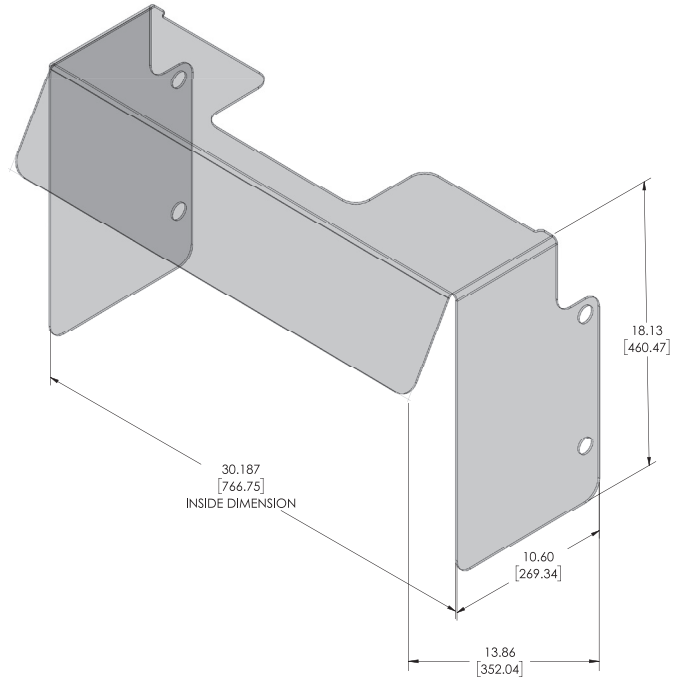

Features

- Designed in Accordance with NSF Standards
- Retrofits Easily with Existing Beverage Dispensers
- Quick & Simple Installation
 - No Tools Needed
- Easily Removable for Cleaning
- Compatible with Most Beverage Dispensers Brands on the Market
- Durable with Heavy Grade Clear Plastic
- Available with Side Guards for Extra Protection

For more Information visit lancerworldwide.com or call 1-888-846-6729

- 22" 82-6646 22" Side Guard 82-6647 25" 82-6648 25" Side Guard 82-6649
- 30" 82-6644 30" Side Guard 82-6645 44" 82-6654 44" Side Guard 82-6655

82-6644

82-6645

Dimensions

- 22" - 22.188" W x 11.90" D x 5.513" H
(563.58 mm W x 302.26 mm D x 140.03 mm H)
- 22" Side Guard - 22.187" W x 13.86" D x 18.13" H
(563.54 mm W x 352.04 mm D x 460.47 mm H)
- 25" - 25.188" W x 11.90" D x 5.513" H
(639.77 mm W x 302.26 mm D x 140.03 mm H)
- 25" Side Guard - 25.187" W x 13.86" D x 18.13" H
(639.74 mm W x 352.04 mm D x 460.47 mm H)
- 30" - 30.188" W x 11.90" D x 5.513" H
(766.77 mm W x 302.26 mm D x 140.03 mm H)
- 30" Side Guard - 30.187" W x 13.86" D x 18.13" H
(766.76 mm W x 352.04 mm D x 460.50 mm H)
- 44" - 44.188" W x 11.90" D x 5.513" H
(1122.37 mm W x 302.26 mm D x 140.03 mm H)
- 44" Side Guard - 44.187" W x 13.86" D x 18.13" H
(1122.34 mm W x 352.04 mm D x 460.50 mm H)