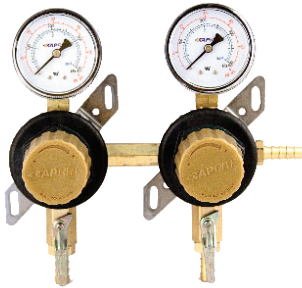

SECONDARY REGULATORS (METAL MOUNTING BRACKET INCLUDED)

T1661ST

T1661ST-02

T1672ST

T1683ST

T1694ST

T1695ST

MODEL #	DESCRIPTION	PK
T1661ST	Secondary Beer Regulator, 1P1P, 5/16" Barb Inlet, 5/16" Barb Shut-off, 60lb Gauge	8
T1661ST-02	Secondary Beer Regulator, 1P1P, 3/8" Barb In/Thru, 5/16" Barb Shut-off, 60lb Gauge	8
T1661ST-2N	Secondary Beer Regulator, 1P1P, 5/16" Barb In/Thru, 5/16" Barb Shut-off, 60lb Gauge	8
T1661STC	Secondary Beer Regulator, 1P1P, 5/16" Barb Inlet, 5/16" Barb Shut-off w/Check, 60lb Gauge	8
T1661STC-01	Secondary Beer Regulator, 1P1P, 5/16" Barb In/Thru, 5/16" Barb Shut-off w/Check, 60lb Gauge	8
T1672ST	Secondary Beer Regulator, 2P2P, 5/16" Barb Inlet, 5/16" Barb Shut-offs, 60lb Gauges	1
T1672ST-2N	Secondary Beer Regulator, 2P2P, 5/16" Barb In/Thru, 5/16" Barb Shut-offs, 60lb Gauges	1
T1672STC	Secondary Beer Regulator, 2P2P, 5/16" Barb Inlet, 5/16" Barb Shut-offs w/Check, 60lb Gauges	1
T1672STC-01	Secondary Beer Regulator, 2P2P, 5/16" Barb In/Thru, 5/16" Barb Shut-offs w/Check, 60lb Gauges	1
T1683ST	Secondary Beer Regulator, 3P3P, 5/16" Barb Inlet, 5/16" Barb Shut-off, 60lb Gauges	1
T1683ST-2N	Secondary Beer Regulator, 3P3P, 5/16" Barb In/Thru, 5/16" Barb Shut-off, 60lb Gauges	1
T1683STC	Secondary Beer Regulator, 3P3P, 5/16" Barb Inlet, 5/16" Barb Shut-offs w/Check, 60lb Gauges	1

CONTINUE TO NEXT PAGE

**For detailed product views, please refer to pages 63-76*

8

REGULATORS – REPAIR KITS

REPAIR KITS

MODEL #	DESCRIPTION	PK
3740-17	Regulator Repair Kit for 3700 Series CO ₂ Regulators, with Diaphragm, Capsule, and O-Ring Tank Seal	1
7740-15	Regulator Repair Kit for 2" Diaphragm, CO ₂ Regulators, with Diaphragm, Capsule, and Flat Tank Seal	1
7740-15N	Regulator Repair Kit for 2" Diaphragm, N ₂ Regulators, with Diaphragm, Capsule, and O-Ring Tank Seal	1