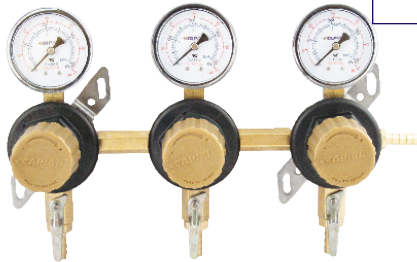

SECONDARY REGULATORS (METAL MOUNTING BRACKET INCLUDED)

T1661ST

T1661ST-02

T1672ST

T1683ST

T1694ST

T1695ST

MODEL #	DESCRIPTION	PK
T1661ST	Secondary Beer Regulator, 1P1P, 5/16" Barb Inlet, 5/16" Barb Shut-off, 60lb Gauge	8
T1661ST-02	Secondary Beer Regulator, 1P1P, 3/8" Barb In/Thru, 5/16" Barb Shut-off, 60lb Gauge	8
T1661ST-2N	Secondary Beer Regulator, 1P1P, 5/16" Barb In/Thru, 5/16" Barb Shut-off, 60lb Gauge	8
T1661STC	Secondary Beer Regulator, 1P1P, 5/16" Barb Inlet, 5/16" Barb Shut-off w/Check, 60lb Gauge	8
T1661STC-01	Secondary Beer Regulator, 1P1P, 5/16" Barb In/Thru, 5/16" Barb Shut-off w/Check, 60lb Gauge	8
T1672ST	Secondary Beer Regulator, 2P2P, 5/16" Barb Inlet, 5/16" Barb Shut-offs, 60lb Gauges	1
T1672ST-2N	Secondary Beer Regulator, 2P2P, 5/16" Barb In/Thru, 5/16" Barb Shut-offs, 60lb Gauges	1
T1672STC	Secondary Beer Regulator, 2P2P, 5/16" Barb Inlet, 5/16" Barb Shut-offs w/Check, 60lb Gauges	1
T1672STC-01	Secondary Beer Regulator, 2P2P, 5/16" Barb In/Thru, 5/16" Barb Shut-offs w/Check, 60lb Gauges	1
T1683ST	Secondary Beer Regulator, 3P3P, 5/16" Barb Inlet, 5/16" Barb Shut-off, 60lb Gauges	1
T1683ST-2N	Secondary Beer Regulator, 3P3P, 5/16" Barb In/Thru, 5/16" Barb Shut-off, 60lb Gauges	1
T1683STC	Secondary Beer Regulator, 3P3P, 5/16" Barb Inlet, 5/16" Barb Shut-offs w/Check, 60lb Gauges	1

CONTINUE TO NEXT PAGE

**For detailed product views, please refer to pages 63-76*

8

REGULATORS – REPAIR KITS

REPAIR KITS

MODEL #	DESCRIPTION	PK
3740-17	Regulator Repair Kit for 3700 Series CO ₂ Regulators, with Diaphragm, Capsule, and O-Ring Tank Seal	1
7740-15	Regulator Repair Kit for 2" Diaphragm, CO ₂ Regulators, with Diaphragm, Capsule, and Flat Tank Seal	1
7740-15N	Regulator Repair Kit for 2" Diaphragm, N ₂ Regulators, with Diaphragm, Capsule, and O-Ring Tank Seal	1