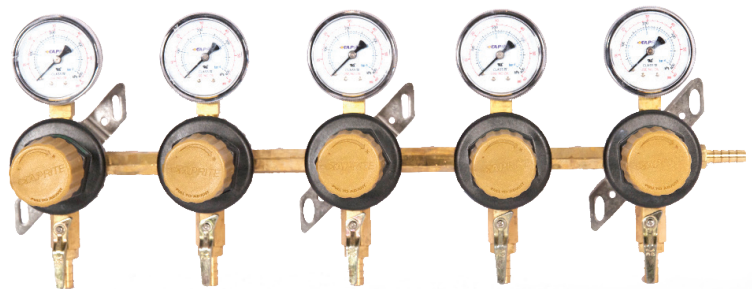

SECONDARY REGULATORS (METAL MOUNTING BRACKET INCLUDED)

T1661ST

T1661ST-02

T1672ST

T1683ST

T1694ST

T1695ST

MODEL #	DESCRIPTION	PK
T1661ST	Secondary Beer Regulator, 1P1P, 5/16" Barb Inlet, 5/16" Barb Shut-off, 60lb Gauge	8
T1661ST-02	Secondary Beer Regulator, 1P1P, 3/8" Barb In/Thru, 5/16" Barb Shut-off, 60lb Gauge	8
T1661ST-2N	Secondary Beer Regulator, 1P1P, 5/16" Barb In/Thru, 5/16" Barb Shut-off, 60lb Gauge	8
T1661STC	Secondary Beer Regulator, 1P1P, 5/16" Barb Inlet, 5/16" Barb Shut-off w/Check, 60lb Gauge	8
T1661STC-01	Secondary Beer Regulator, 1P1P, 5/16" Barb In/Thru, 5/16" Barb Shut-off w/Check, 60lb Gauge	8
T1672ST	Secondary Beer Regulator, 2P2P, 5/16" Barb Inlet, 5/16" Barb Shut-offs, 60lb Gauges	1
T1672ST-2N	Secondary Beer Regulator, 2P2P, 5/16" Barb In/Thru, 5/16" Barb Shut-offs, 60lb Gauges	1
T1672STC	Secondary Beer Regulator, 2P2P, 5/16" Barb Inlet, 5/16" Barb Shut-offs w/Check, 60lb Gauges	1
T1672STC-01	Secondary Beer Regulator, 2P2P, 5/16" Barb In/Thru, 5/16" Barb Shut-offs w/Check, 60lb Gauges	1
T1683ST	Secondary Beer Regulator, 3P3P, 5/16" Barb Inlet, 5/16" Barb Shut-off, 60lb Gauges	1
T1683ST-2N	Secondary Beer Regulator, 3P3P, 5/16" Barb In/Thru, 5/16" Barb Shut-off, 60lb Gauges	1
T1683STC	Secondary Beer Regulator, 3P3P, 5/16" Barb Inlet, 5/16" Barb Shut-offs w/Check, 60lb Gauges	1

CONTINUE TO NEXT PAGE

**For detailed product views, please refer to pages 63-76*

8

REGULATORS – REPAIR KITS

REPAIR KITS

MODEL #	DESCRIPTION	PK
3740-17	Regulator Repair Kit for 3700 Series CO ₂ Regulators, with Diaphragm, Capsule, and O-Ring Tank Seal	1
7740-15	Regulator Repair Kit for 2" Diaphragm, CO ₂ Regulators, with Diaphragm, Capsule, and Flat Tank Seal	1
7740-15N	Regulator Repair Kit for 2" Diaphragm, N ₂ Regulators, with Diaphragm, Capsule, and O-Ring Tank Seal	1