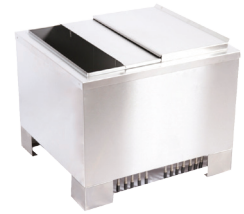

KEEP IT COOL WITH TAPRITE ICE CHESTS!

- All stainless steel construction
 - Guaranteed void-free, foamed-in-place insulation
 - Available with sealed-in 7,8,9 circuit cold plates
- Ice chests available in free-standing and drop-in sizes; includes 60lb, 80lb, and 100lb capacities.

FREE STANDING

**Stainless steel construction; complete with lids*

MODEL #	DESCRIPTION	ICE CAPACITY
FS-1522-7	15" X 22" Ice chest with 7 circuit pre-mix cold plate	60 lbs
FS-1522-8	15" X 22" Ice Chest with 8 circuit post-mix cold plate	60 lbs
FS-2123-7	21" X 23" Ice Chest with 7 circuit pre-mix cold plate	80 lbs
FS-2123-9	21" X 23" Ice Chest with 9 circuit post-mix cold plate	80 lbs
FS-2123-9-100	21" X 23" Ice Chest with 9 circuit post-mix cold plate	100 lbs

FS-1522-7

FS-2123-7

FS-1522-8

FS-2123-9

FS-2123-9-100

DROP-IN

**Stainless steel construction; complete with lids*

MODEL #	DESCRIPTION
DI-1522-7	15" X 22" Ice Chest with 8 circuit post-mix cold plate Ice Capacity - 60 lbs
DI-1522-8	15" X 22" Ice Chest with 8 circuit post-mix cold plate Ice Capacity - 60 lbs
DI-2123-7	21" X 23" Ice Chest with 7 circuit pre-mix cold plate Ice Capacity - 80 lbs
DI-2123-9	21" X 23" Ice Chest with 9 circuit post-mix cold plate Ice Capacity - 80 lbs
DI-2123-9-100	21" X 23" Ice Chest with 9 circuit post-mix cold plate Ice Capacity - 100 lbs

DI-1522-7

FS-1522-8LS

DI-1522-8

FS-2123-9LS

FREE STANDING COMBO KITS

**Note: Ice chests in combo kits are NSF approved.*

MODEL #	DESCRIPTION
FS-1522-8LS	Free Standing 1522, 8 circuit, PSMX with knock-down leg stand (one box)
FS-2123-9LS	Free Standing 2123, 9 circuit, PSMX with knock-down leg stand (one box)