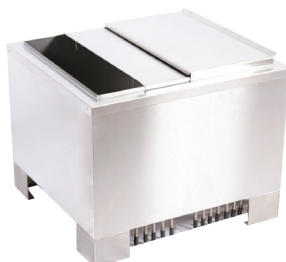

KEEP IT COOL WITH TAPRITE ICE CHESTS!

- All stainless steel construction
 - Guaranteed void-free, foamed-in-place insulation
 - Available with sealed-in 7,8,9 circuit cold plates
- Ice chests available in free-standing and drop-in sizes; includes 60lb, 80lb, and 100lb capacities.

FREE STANDING

**Stainless steel construction; complete with lids*

MODEL #	DESCRIPTION	ICE CAPACITY
FS-1522-7	15" X 22" Ice chest with 7 circuit pre-mix cold plate	60 lbs
FS-1522-8	15" X 22" Ice Chest with 8 circuit post-mix cold plate	60 lbs
FS-2123-7	21" X 23" Ice Chest with 7 circuit pre-mix cold plate	80 lbs
FS-2123-9	21" X 23" Ice Chest with 9 circuit post-mix cold plate	80 lbs
FS-2123-9-100	21" X 23" Ice Chest with 9 circuit post-mix cold plate	100 lbs

FS-1522-7

FS-2123-7

FS-1522-8

FS-2123-9

FS-2123-9-100

DROP-IN

**Stainless steel construction; complete with lids*

MODEL #	DESCRIPTION
DI-1522-7	15" X 22" Ice Chest with 8 circuit post-mix cold plate Ice Capacity - 60 lbs
DI-1522-8	15" X 22" Ice Chest with 8 circuit post-mix cold plate Ice Capacity - 60 lbs
DI-2123-7	21" X 23" Ice Chest with 7 circuit pre-mix cold plate Ice Capacity - 80 lbs
DI-2123-9	21" X 23" Ice Chest with 9 circuit post-mix cold plate Ice Capacity - 80 lbs
DI-2123-9-100	21" X 23" Ice Chest with 9 circuit post-mix cold plate Ice Capacity - 100 lbs