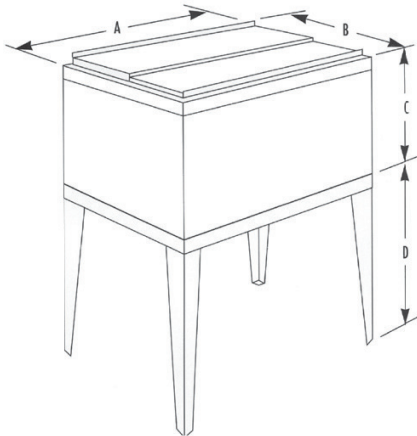

KEEP IT COOL WITH TAPRITE ICE CHESTS!

- All stainless steel construction
 - Guaranteed void-free, foamed-in-place insulation
 - Available with sealed-in 7,8,9 circuit cold plates
- Ice chests available in free-standing and drop-in sizes; includes 60lb, 80lb, and 100lb capacities.

FREE STANDING

OPTIONS	ICE CAPACITY	A	B	C	D
1522	60lbs	22"	15"	14 1/4"	19 1/4"
2123	80lbs	23"	21"	14 1/4"	19 1/4"
2123	100lbs	23"	21"	18 1/4"	15 1/4"

DROP-IN

OPTIONS	ICE CAPACITY	A	B	C	D	C
1522	60lbs	23 7/8"	16 7/8"	14 1/4"	22"	15"
2123	80lbs	24 3/4"	22 3/4"	14 1/4"	23"	21"
2123	100lbs	24 3/4"	22 3/4"	18 1/4"	23"	21"

FREE STANDING

**Stainless steel construction; complete with lids*

MODEL #	DESCRIPTION	ICE CAPACITY
FS-1522-7	15" X 22" Ice chest with 7 circuit pre-mix cold plate	60 lbs
FS-1522-8	15" X 22" Ice Chest with 8 circuit post-mix cold plate	60 lbs
FS-2123-7	21" X 23" Ice Chest with 7 circuit pre-mix cold plate	80 lbs
FS-2123-9	21" X 23" Ice Chest with 9 circuit post-mix cold plate	80 lbs
FS-2123-9-100	21" X 23" Ice Chest with 9 circuit post-mix cold plate	100 lbs

FS-1522-7

FS-2123-7

FS-1522-8

FS-2123-9

FS-2123-9-100

DROP-IN

**Stainless steel construction; complete with lids*

MODEL #	DESCRIPTION
DI-1522-7	15" X 22" Ice Chest with 8 circuit post-mix cold plate Ice Capacity - 60 lbs
DI-1522-8	15" X 22" Ice Chest with 8 circuit post-mix cold plate Ice Capacity - 60 lbs
DI-2123-7	21" X 23" Ice Chest with 7 circuit pre-mix cold plate Ice Capacity - 80 lbs
DI-2123-9	21" X 23" Ice Chest with 9 circuit post-mix cold plate Ice Capacity - 80 lbs
DI-2123-9-100	21" X 23" Ice Chest with 9 circuit post-mix cold plate Ice Capacity - 100 lbs