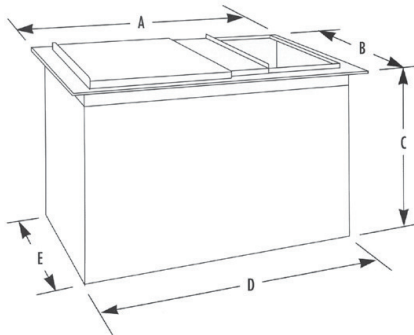

KEEP IT COOL WITH TAPRITE ICE CHESTS!

- All stainless steel construction
 - Guaranteed void-free, foamed-in-place insulation
 - Available with sealed-in 7,8,9 circuit cold plates
- Ice chests available in free-standing and drop-in sizes; includes 60lb, 80lb, and 100lb capacities.

FREE STANDING

OPTIONS	ICE CAPACITY	A	B	C	D
1522	60lbs	22"	15"	14 1/4"	19 1/4"
2123	80lbs	23"	21"	14 1/4"	19 1/4"
2123	100lbs	23"	21"	18 1/4"	15 1/4"

DROP-IN

OPTIONS	ICE CAPACITY	A	B	C	D	C
1522	60lbs	23 7/8"	16 7/8"	14 1/4"	22"	15"
2123	80lbs	24 3/4"	22 3/4"	14 1/4"	23"	21"
2123	100lbs	24 3/4"	22 3/4"	18 1/4"	23"	21"

FREE STANDING

**Stainless steel construction; complete with lids*

MODEL #	DESCRIPTION	ICE CAPACITY
FS-1522-7	15" X 22" Ice chest with 7 circuit pre-mix cold plate	60 lbs
FS-1522-8	15" X 22" Ice Chest with 8 circuit post-mix cold plate	60 lbs
FS-2123-7	21" X 23" Ice Chest with 7 circuit pre-mix cold plate	80 lbs
FS-2123-9	21" X 23" Ice Chest with 9 circuit post-mix cold plate	80 lbs
FS-2123-9-100	21" X 23" Ice Chest with 9 circuit post-mix cold plate	100 lbs