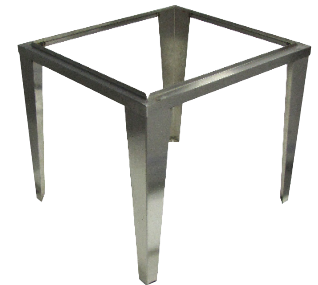

KEEP IT COOL WITH TAPRITE ICE CHESTS!

- All stainless steel construction
 - Guaranteed void-free, foamed-in-place insulation
 - Available with sealed-in 7,8,9 circuit cold plates
- Ice chests available in free-standing and drop-in sizes; includes 60lb, 80lb, and 100lb capacities.

DI-2123-7

LS-1522-KD

LEG STANDS

MODEL #	DESCRIPTION
LS-1522-KD	15" x 22" Knock-Down leg stand
LS-2123-KD	21" x 23" Knock-Down leg stand
LS-2123-100	21" x 23" Welded leg stand - 100lb capacity

DI-2123-9

LS-2123-KD

22-2323-20

MODEL #	DESCRIPTION	PK
20-7728-00	Bottom lid for 2123 chest with cold plate	1
20-7729-00	Top lid for 2123 chest with cold plate	1
20-8616-00	Top lid for 1522 chest without cold plate (Ice-Tainer)	1
20-8617-00	Bottom lid for 1522 chest without cold plate (Ice-Tainer)	1
20-8728-00	Bottom lid for 1522 chest with cold plate	1
20-8729-00	Top lid for 1522 chest with cold plate	1
22-2323-20	Stainless Steel Conversion Stand for 23"X 23" Drop-In to Free-Standing Unit with 6" adjustable legs and removable access panel. (36"H X 25"W X 25"L)	1
22-2230-00	Stainless Steel Ice Beverage Dispensing Stand for Ice Drink Combos with 6" adjustable legs. (36"H X 22"W X 30 1/2"L)	1
SP-1522	Conversion Stand spacer plate 1522; Drop-In and Conversion Stands. (no tower)	1
SP-2323	Conversion Stand spacer plate 2123; Drop-In and Conversion Stands. (no tower)	1
TF1522	Ice Shield for 1522 ice chests with coldplate	1