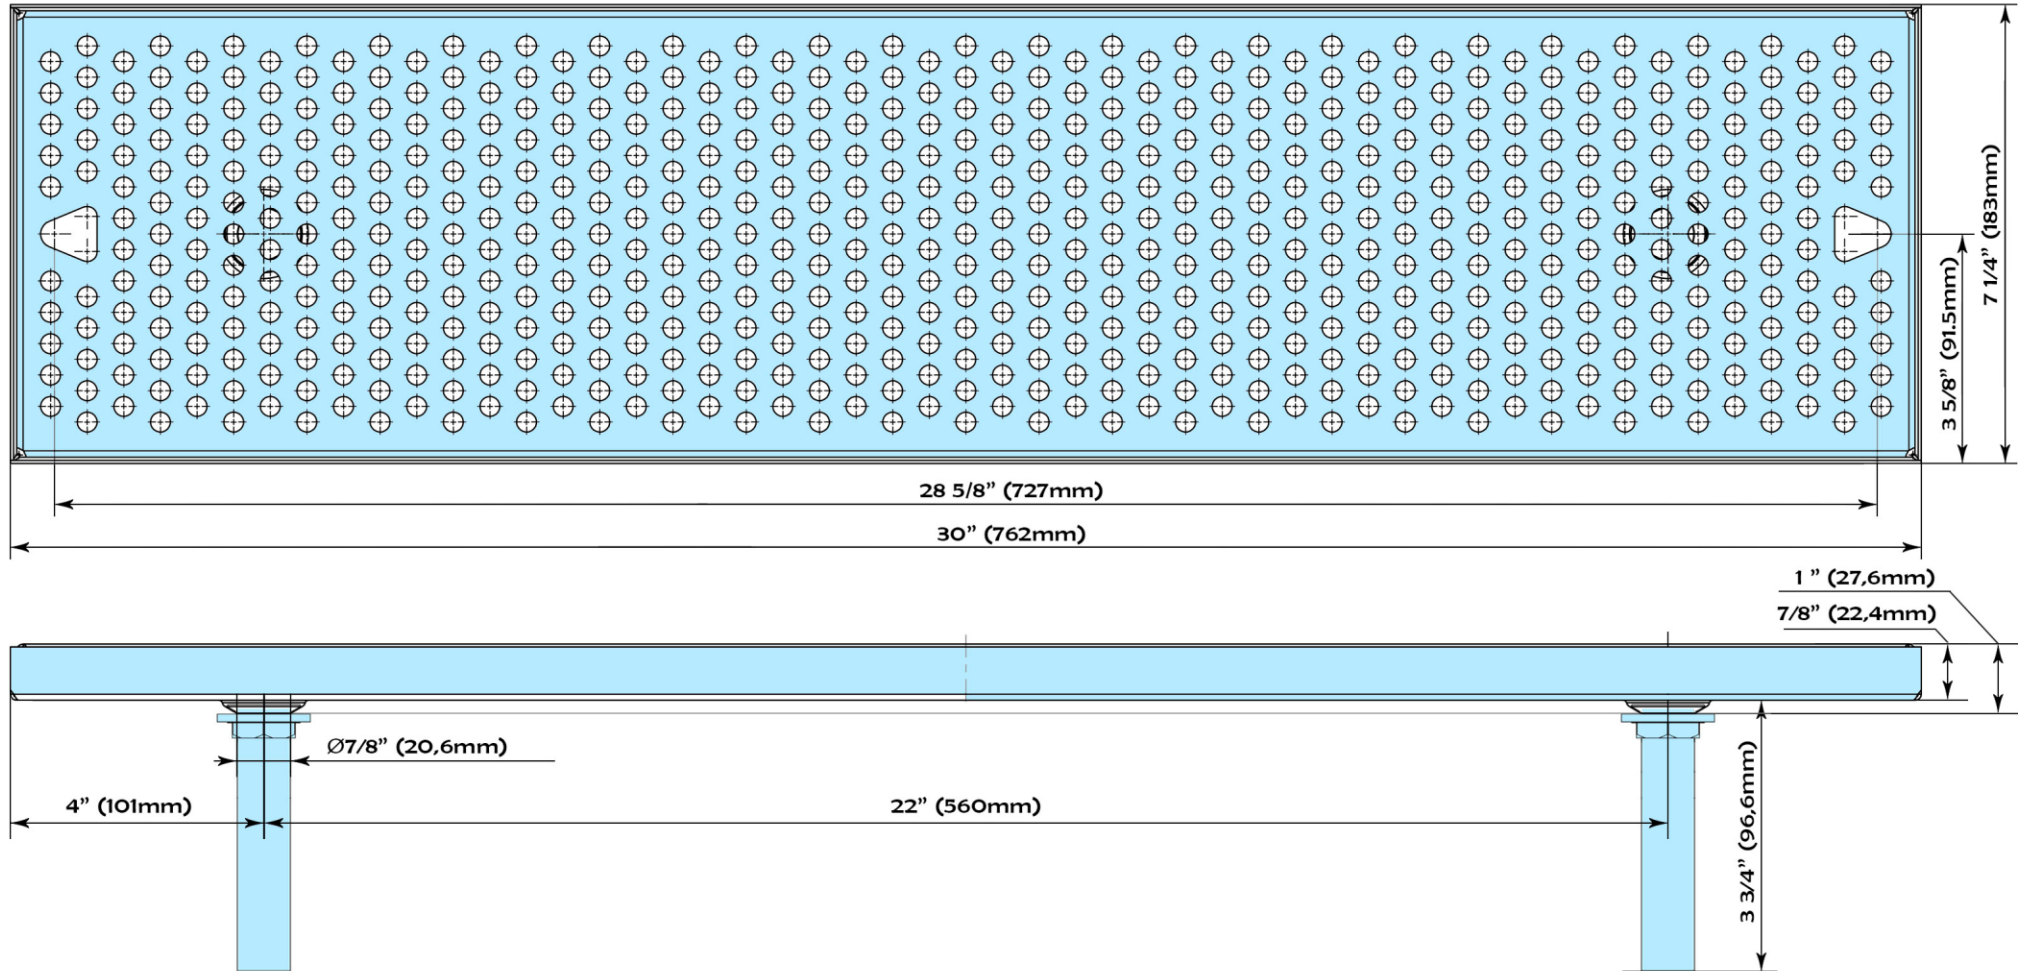

UBC group USA

65 North Central Dr. O'Fallon, MO 63366, USA
Ph.: (636) 379-2226, Fax: (866) 659-8904
Toll Free: (888) 808-9286
Email: info@beer-co.us
Web: www.beer-co.us

UBC Group Latin America

Kepler 7, PB, Mexico City 11590
Ph: +(52) 55 2624 3458
Email: info@beer-co.com.mx
Web: www.beer-co.com.mx

UBC Group Canada

1143 Haultain Court,
Mississauga, ON, L4W 2K1
Ph: (905) 629-2597
Email: info@beer-co.ca
Web: www.beer-co.ca