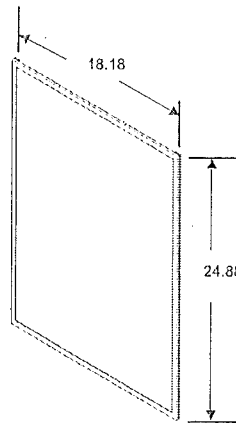

Model Number	Filter Part Number
CIM0825A	AFK-2
CIM0826A	AFK-2
CIM0835A	AFK-2
CIM0836A	AFK-2
CIM1125A	AFK-2
CIM1126A	AFK-2
CIM1135A	AFK-2
CIM1136A	AFK-2
CIM1137A	AFK-2

Model Number	Filter Part Number	(Includes 2 Filters)
CIM1446A	AFK-3	
CIM1447A	AFK-3	
CIM1545A	AFK-3	
CIM1845A	AFK-3