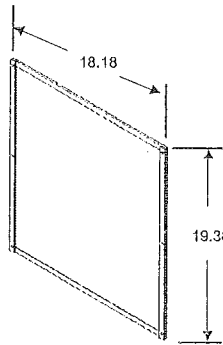

Ice-O-Matic

Ice. Pure and Simple™

Service Bulletin

**SUBJECT: CIM CUBER SERVICE PARTS
AIR FILTERS**

**Number: 2019-01
Product: Cuber
Date Issued: January 31, 2019
From: Technical Service**

The CIM Air Cooled series now include a factory installed air filter beginning with Serial Number 19011280011837. The filters and installation instructions are model number specific per the list below. Clean the filter at least every 6 months to ensure unobstructed air flow.

The air filter screens are made of durable UV protected polypropylene, and can be easily cleaned in place. As needed, depending on dirt load, simply brush debris off the filter with a broom/stiff brush or vacuum with shop vacuum, without any system downtime.

If necessary, due to greasy dirt build-up (i.e., in a restaurant setting), filter can also be removed, sprayed with mild detergent and back flushed in a sink or with a water hose.

Model Number	Filter Part Number
CIM0320A	AFK-1
CIM0325A	AFK-1
CIM0326A	AFK-1
CIM0330A	AFK-1
CIM0335A	AFK-1
CIM0430A	AFK-1
CIM0435A	AFK-1
CIM0436A	AFK-1
CIM0520A	AFK-1
CIM0525A	AFK-1
CIM0526A	AFK-1
CIM0636A	AFK-1
CIM0635A	AFK-1