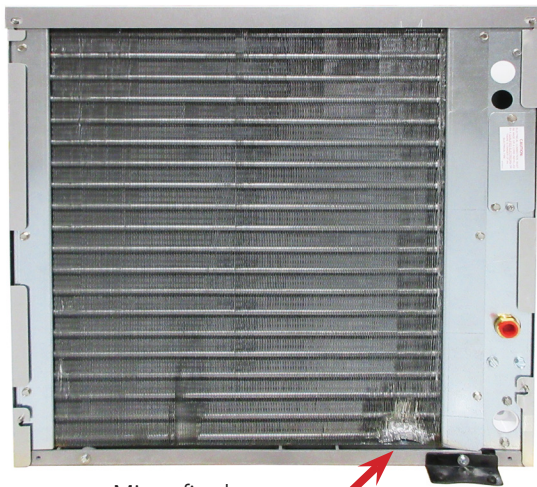

## Features

- Half cube air cooled dual exhaust
- Produces up to 313 lbs of ice per day
- Up to 20% more energy efficient than other models
- Built in Agion® ensures unbeatable antimicrobial protection
- Smart LED light indicates machine status and when cleaning is required
- Discharges hot air from both the side and top of the unit
- BPA-free dishwasher-safe components
- R404A refrigerant

## Please Note

- 100% tested, machine functioned properly
- No leaks, no interior damage
- Minor damage to the fins on the back (see page 2 for pictures)

*Only one unit available.*

# ADJCIM0320HA Serial # 22051280011538 Ice Maker

Discoloration at bottom is reflection from skid

Discoloration at bottom is reflection from skid

Minor fin damage

Minor fin damage close-up

DISPENSING *Refreshing* RESULTS