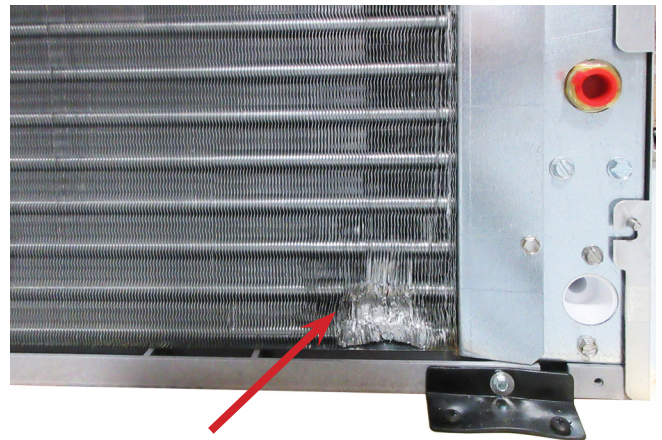

## Features

- Half cube air cooled dual exhaust
- Produces up to 313 lbs of ice per day
- Up to 20% more energy efficient than other models
- Built in Agion® ensures unbeatable antimicrobial protection
- Smart LED light indicates machine status and when cleaning is required
- Discharges hot air from both the side and top of the unit
- BPA-free dishwasher-safe components
- R404A refrigerant

# ADJCIM0320HA Serial # 22051280011538 Ice Maker

Discoloration at bottom is reflection from skid

Discoloration at bottom is reflection from skid

Minor fin damage

Minor fin damage close-up

DISPENSING *Refreshing* RESULTS