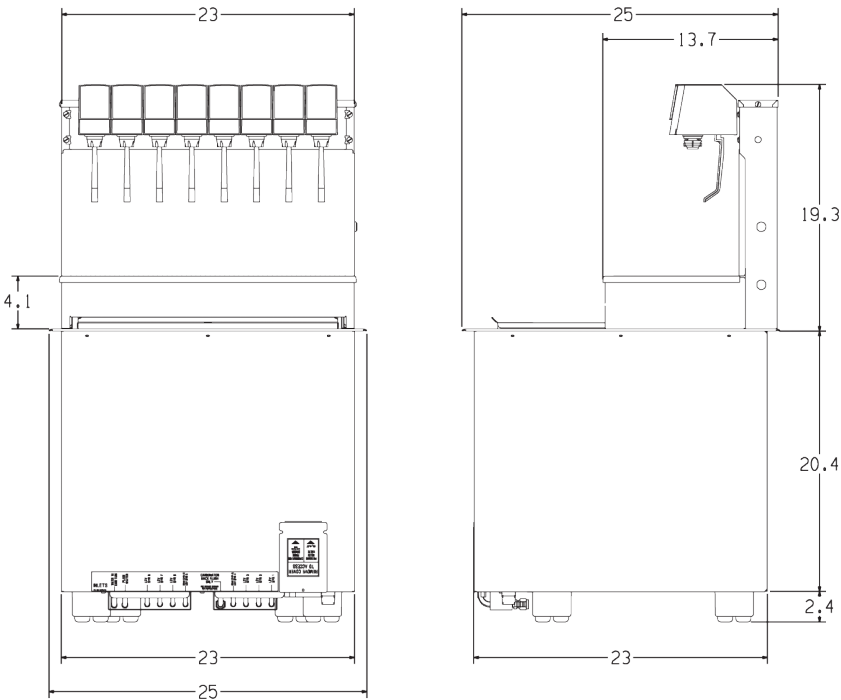

Bevariety Drop In Beverage Dispenser

SPECIFICATIONS

DIMENSIONS

Height: 39.7" [101 cm]
Width: 25" [63.5 cm]
Depth: 25" [63.5 cm]

ELECTRICAL

Dispenser: 24 V, 6 AMPS
Power Supply:
Input: 115 V, 12 AMPS
Receptacle: 115 V, 10 AMPS
Output: 24V, 75VA

WEIGHT

Without Ice: 253 lbs [115 kg]
With Ice: 365 lbs [165 kg]
Shipping: 296 lbs [134 kg]

ICE

Capacity: 100 lbs [45 kg]
Dispensable: 100 lbs [45kg]

FITTINGS

Soda Inlets: 3/8" barb
Syrup Inlets: 3/8" barb

WATER

Filtered water 50 psi min
Note: Low Profile Pump Deck

VALVES

STRAIGHT 8
Eight 3.0 oz/sec or 4.5 oz/sec LEVs
6 FLAVOR MVU
Six 3.0 oz/sec or 4.5 oz/sec LEVs

KEYLOCK SWITCH

**Based on internal testing, under equivalent conditions, a
Coca-Cola Bevariety™ - (Lancer model 85-2308C-122-07
Coca-Cola Legacy - (Lancer model 85-2378T-122-01) and
Pepsi Intellicarb (IMI Cornelius model CB23223AHFK8)*

OPTIONS